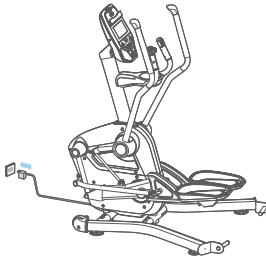

Thank You

for choosing the Bowflex® LateralX® LX3

Read and understand all warnings on the machine and the complete manual.

Start your workout

1

Plug in the machine.

2

Push the User button to select a user.

3

Push and hold the User button to customize your screen brightness, then push Enter to confirm.

4

Push the X-mode™ 16 Minute Interval button, then push Start to begin your workout!

X-mode™ 16 Minute Interval Workout

The Console screen displays the X-mode™ program at the first Power-Up. To start the program, push the X-Mode™ button and then the Start button.

Your workout will begin after the three second, audible beep countdown.

The Coaching Cards cue you as the workout switches during the interval.

Total Body: 90 seconds
This activity works your arms and legs.

Lower Body: 30 seconds
This activity focuses work in a squat position.

Repeat for 7 more intervals.