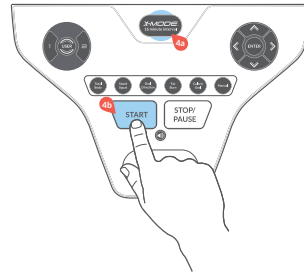

Thank You

for choosing the Bowflex® LateralX® LX3

Read and understand all warnings on the machine and the complete manual.

Start your workout

1

Plug in the machine.

2

Push the User button to select a user.

3

Push and hold the User button to customize your screen brightness, then push Enter to confirm.

4

Push the X-mode™ 16 Minute Interval button, then push Start to begin your workout!

X-mode™ 16 Minute Interval Workout

The Console screen displays the X-mode™ program at the first Power-Up. To start the program, push the X-Mode™ button and then the Start button.

Your workout will begin after the three second, audible beep countdown.

The Coaching Cards cue you as the workout switches during the interval.

Total Body: 90 seconds
This activity works your arms and legs.

Lower Body: 30 seconds
This activity focuses work in a squat position.

Repeat for 7 more intervals.