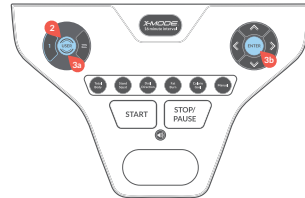

2

Push the User button to select a user.

3

Push and hold the User button to customize your screen brightness, then push Enter to confirm.

4

Push the X-mode™ 16 Minute Interval button, then push Start to begin your workout!