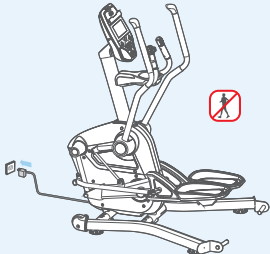

Track your progress

1

Download the free "Bowflex LateralX™" App.

2

Enable the Bluetooth® wireless feature on your smart device.

3

Plug in the machine.
Do not use machine while pairing.

4

Open the App and follow the instructions to sync your device and machine.

5

After a workout, tap the sync icon to download workout data. Then go to the Journal screen to see your workout results.

Learn more:
www.bowflex.com/apps

Read and understand all warnings on the machine and the complete manual.

BOWFLEX
LATERALX
LX3

QUICK START GUIDE