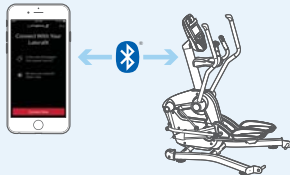

4

Open the App and follow the instructions to sync your device and machine.