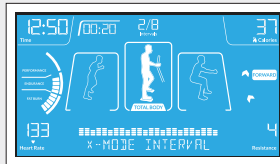

X-mode™ 16 Minute Interval Workout

The Console screen displays the X-mode™ program at the first Power-Up. To start the program, push the X-Mode™ button and then the Start button.

Your workout will begin after the three second, audible beep countdown.